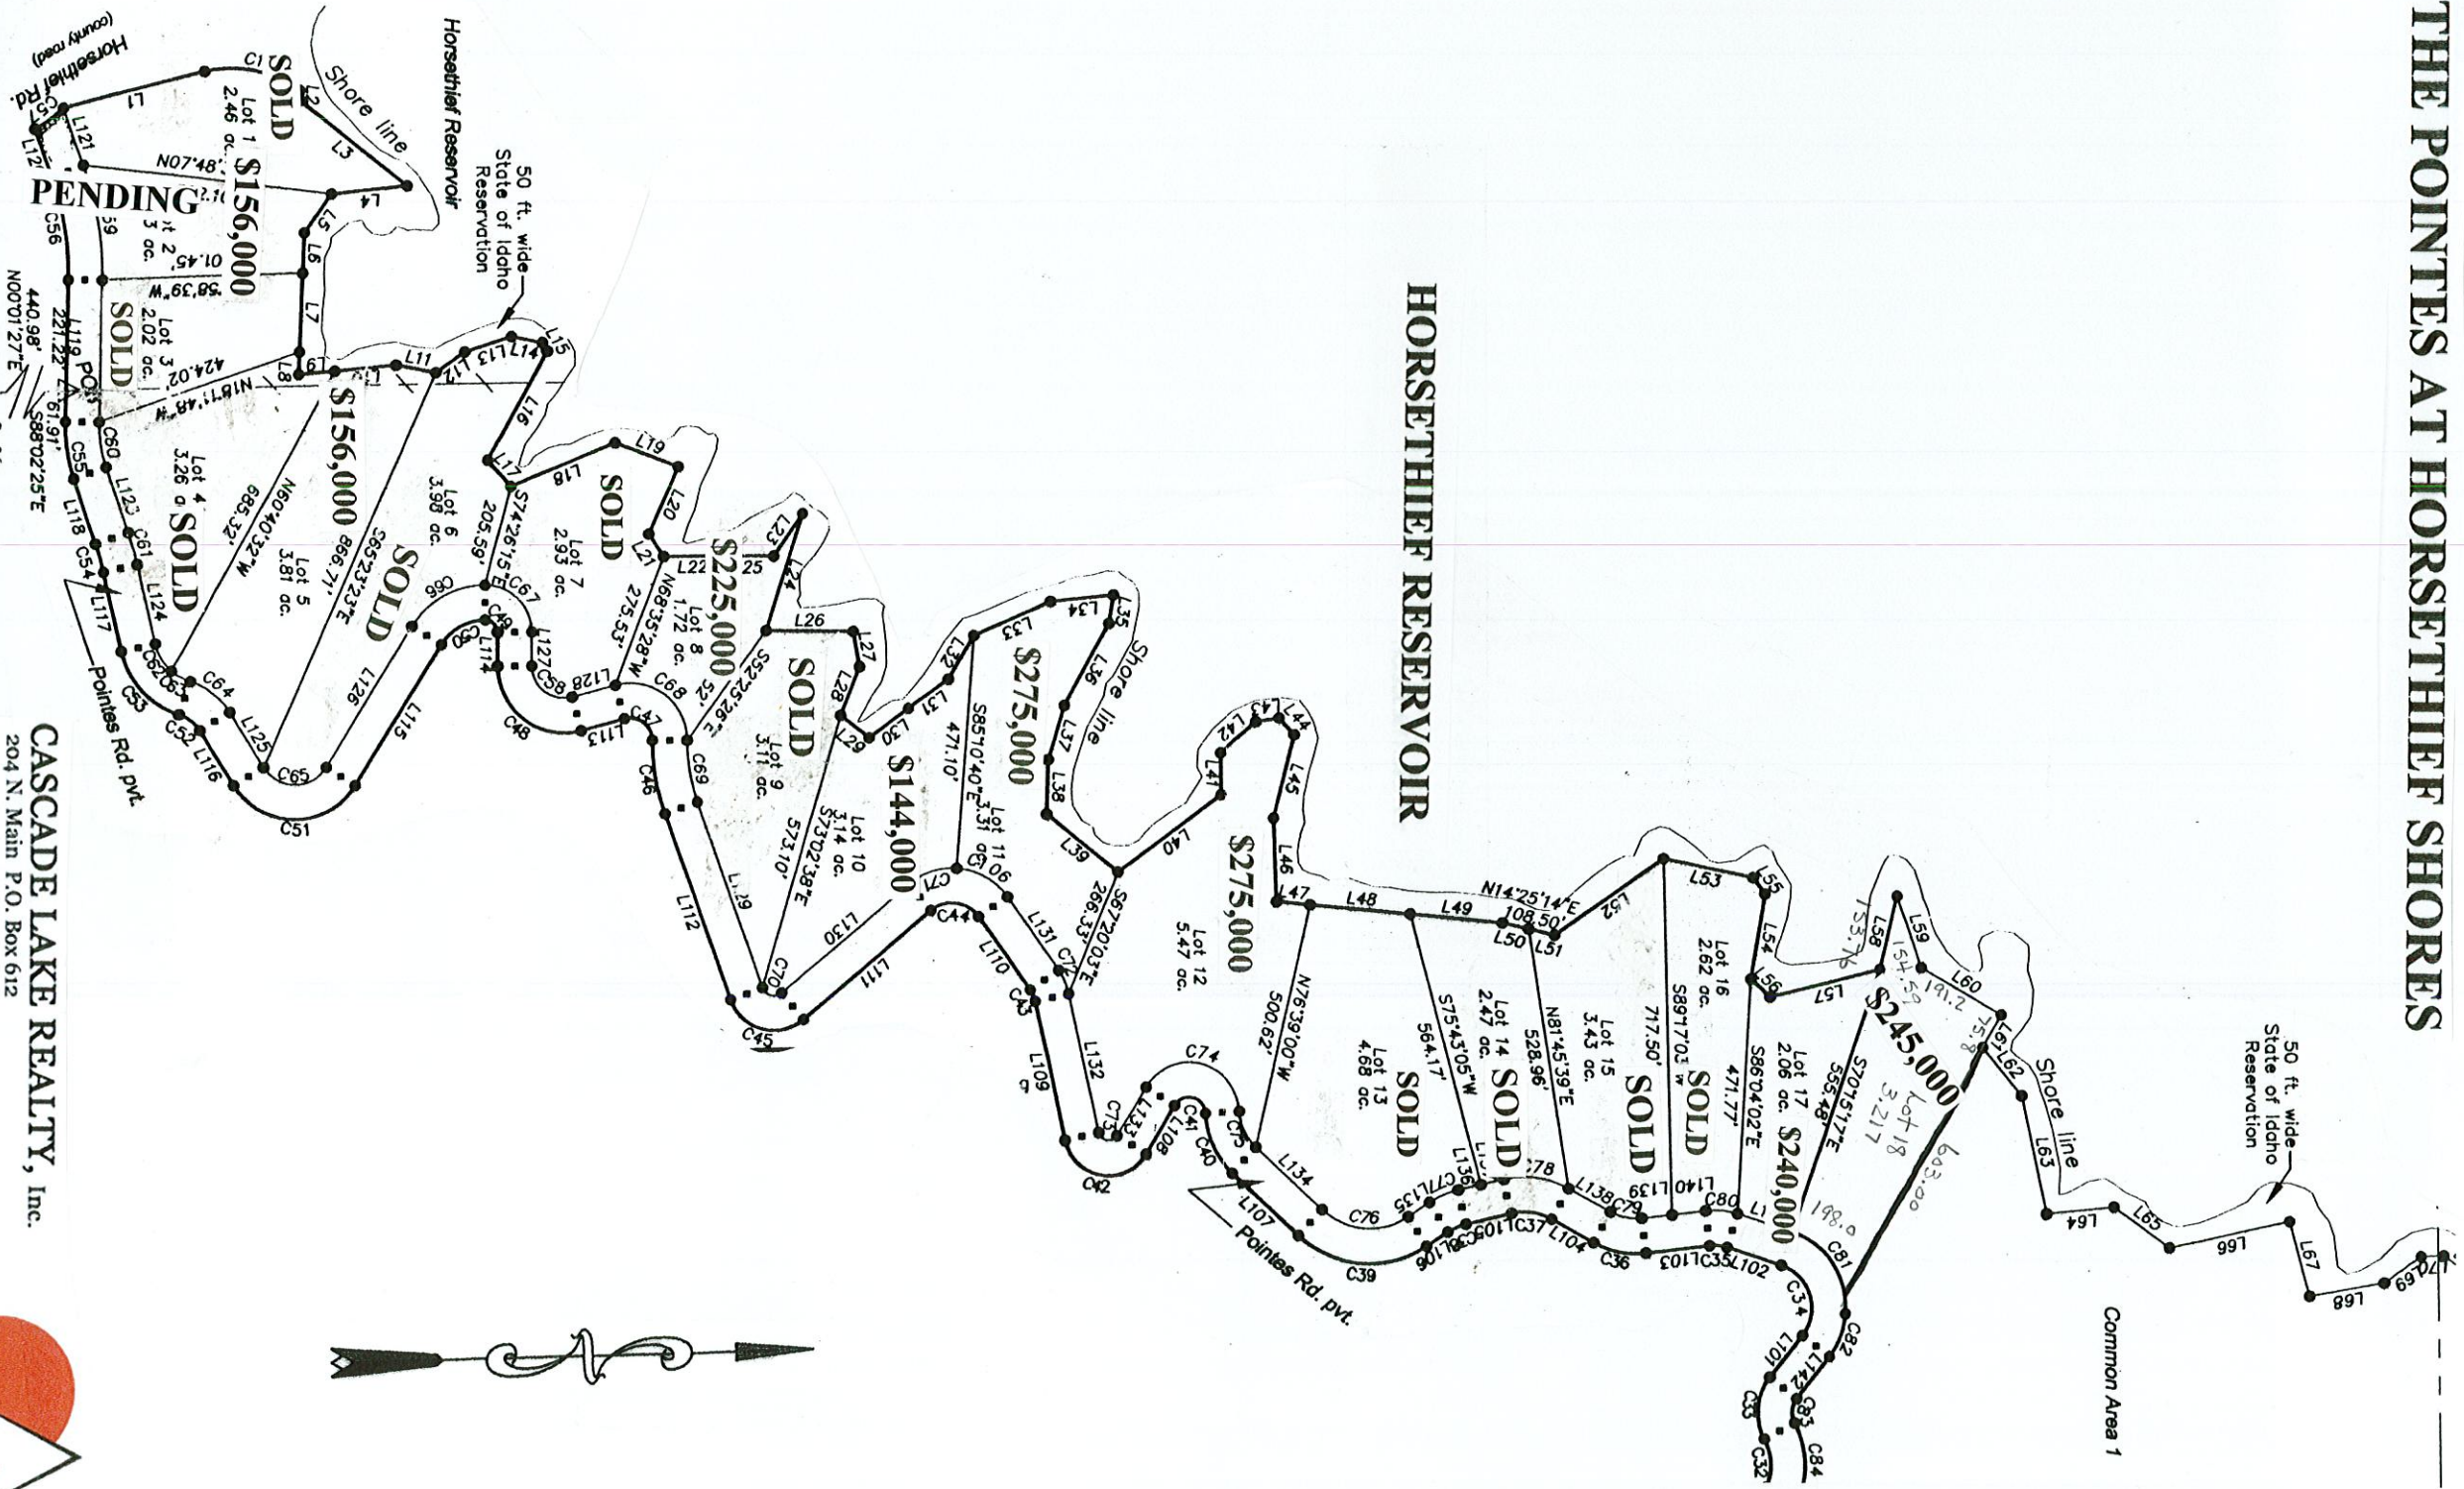

THE POINTES AT HORSETHIEF SHORES

CASCADE LAKE REALTY, Inc.
204 N. Main P.O. Box 612
Cascade, Idaho 83611
www.CascadeLakeRealty.com
(208) 382-4921 (800) 266-4921 Fax: (208) 382-4924